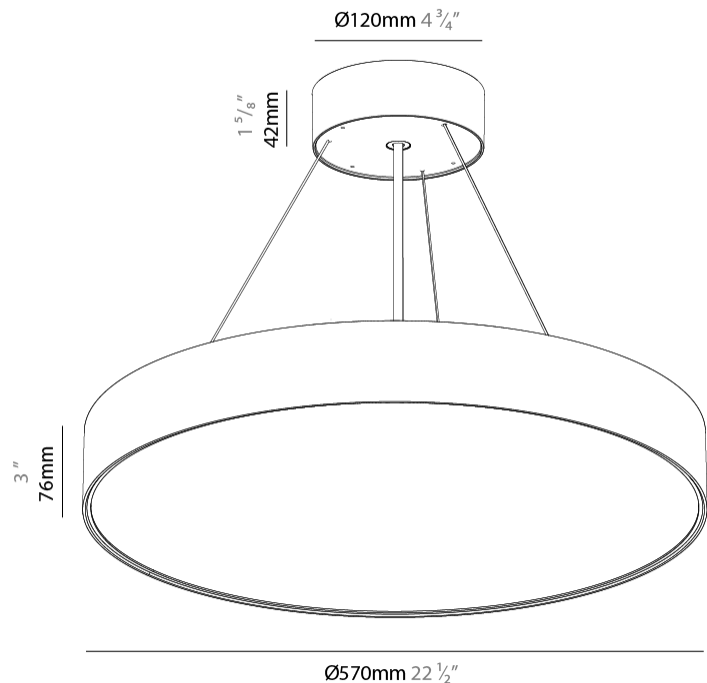

1. To build a product code in our configurator select the specify button on the base model # product page
2. To build a manual product code on this datasheet choose from the options listed below in blue font and add the suffix to the base model #

GENERAL

Series: Sign EVO
Partner: Prolicht
Division: Architectural
Installation: Suspension
Product Type: Pendant
Mounting Location: Ceiling
Light Distribution: Direct

PHYSICAL

Shape: Round
Diameter (mm): 570
Diameter (in): 22 7/16
Height (mm): 82
Height (in): 3 1/4
Weight (kg): 6.5
Diffuser: PMMA - Opal / Microprism / Clear Microprism
Fixture Finish: SSR / BKV / CWI / CRY / HAB / UFT / ITA / RUA / FTG / MYG / LOD / PUS / FRO / FUP / KIA / POP / BLS / SPG / MEY / GOH / CHC / COM / ABZ / JAG / OBR / MOS / ROR
Fixture Material: PMMA / Extruded Aluminum / Steel
Cable Details: 2000mm or 6000mm Transparent Cable

ELECTRICAL

Lamp Type: LED (Zhaga Standard)
Input Wattage (W): 53.1
Total Output Wattage (W): 48.2
Dimming: Non-Dimmable
Driver Included: Yes
Driver Location: Integrated
Driver Type: Constant Current - Universal
Driver Class: Class 2
Input Voltage (V): 120
Constant Current (MA): 350mA
Upon Request: DALI Dimming / MATTER Dimming

LED

Color Temperature (°K): 2700-6500 Tunable White
Max. Delivered Lumen (lm): Max 7784
Nominal Lumen (lm): Mxa 8870
CRI: >90 CRI
Lamp Life (hrs): 50000

OPTICAL

RATINGS AND CERTIFICATIONS

Certified By: Certified for North American Standards
IP rating: IP40